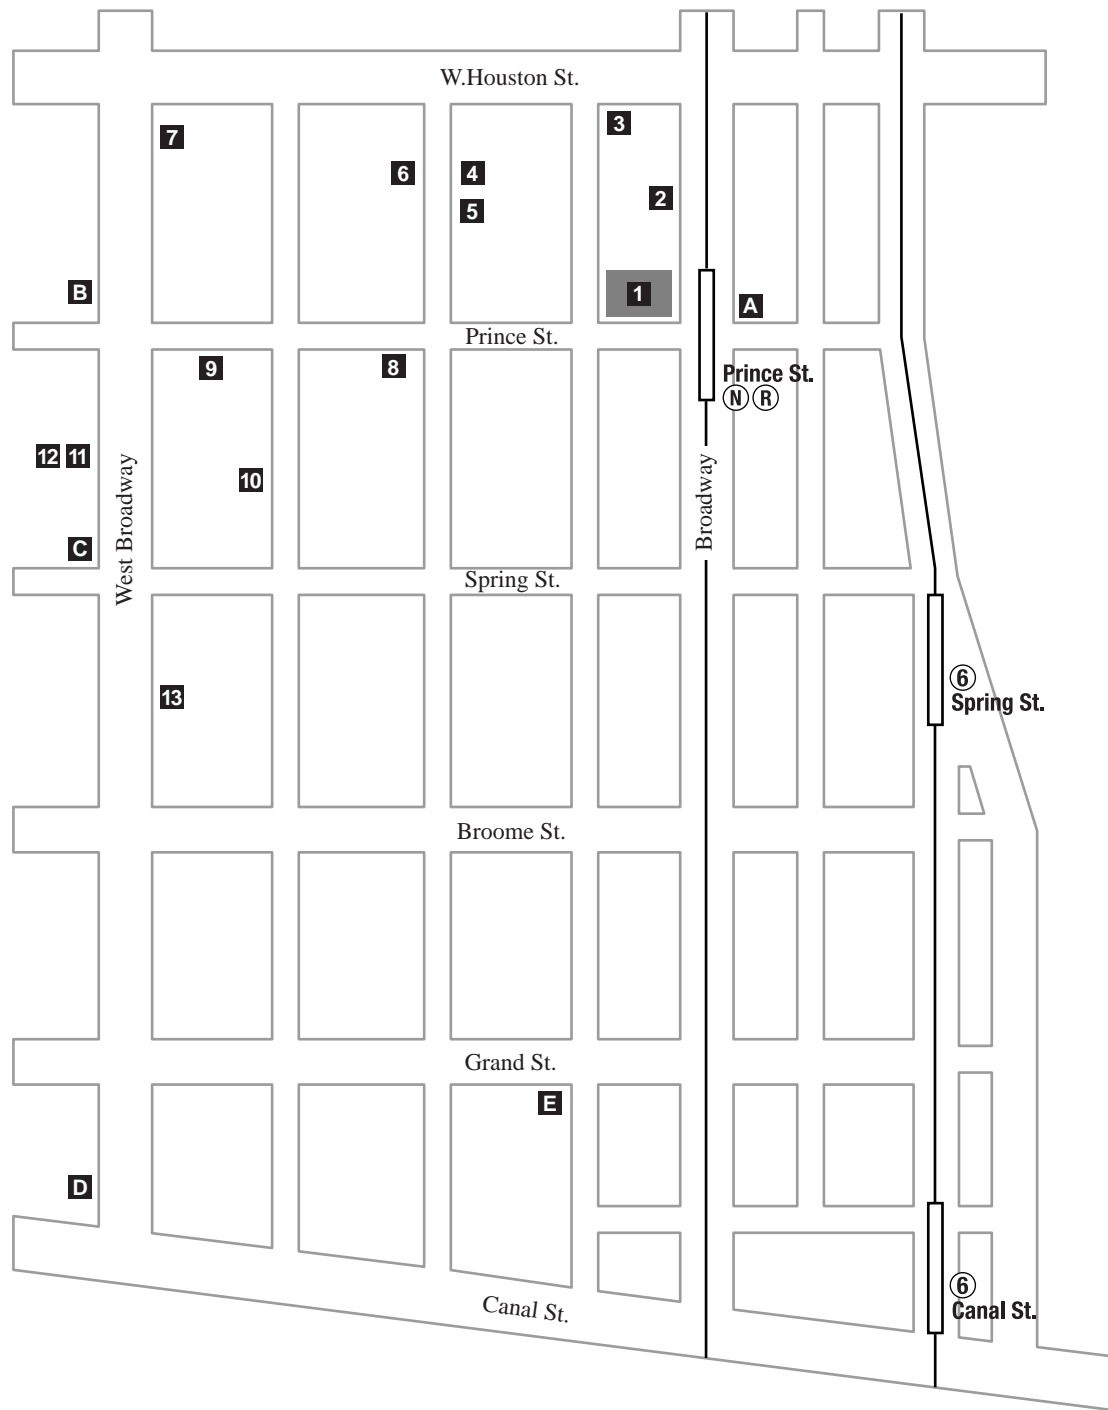

# SOHO GALLERY MAP

- |   |  |
|---|--|
| <b>1</b> GUGGENHEIM Museum SOHO / Museum Shop | <b>A</b> A X Armani Exchange               |
| <b>2</b> New Museum of Contemporary Art       | <b>B</b> Rizzori Bookstore                 |
| <b>3</b> Holy Solomon Gallery                 | <b>C</b> AD HOC (Life General Store)       |
| <b>4</b> Pace Gallery                         | <b>D</b> SOHO Down & Under Ltd. (T-Shirts) |
| <b>5</b> Cstein Baum Krauss Gallery           | <b>E</b> Yohji Yamamoto                    |
| <b>6</b> Space Untitled / Espresso BAR        |  |
| <b>7</b> POP International Galleries          |  |
| <b>8</b> Mimi Ferzt Gallery                   |  |
| <b>9</b> Lulring Augustine Gallery            |  |
| <b>10</b> Tony Shatrazi Gallery               |  |
| <b>11</b> Leo Castelli Gallery(2F)            |  |
| <b>12</b> Sonnabent Gallery(3F)               |  |
| <b>13</b> O.K. Harris Gallery                 |  |